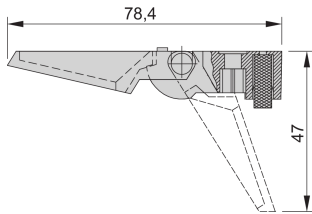

Plastic Foot

Tip-up feet, Plastic.

CERTIFICATIONS

FEATURES

Can be used instead of standard round feet

Load-carrying capacity: 25 kg per foot, max case weight 40 kg

Mounting holes are provided in bottom covers of the cases

Table 1/1

Catalog Number	Package Quantity
10603-023	1
10603-026	1
10603-025	1
10603-024	1

ADDITIONAL PRODUCT DETAILS

Delivery is in standard pack multiples. Pricing is per individual item.

Please take into consideration that deliveries may be carried out in the stated SPQs (SPQ, e.g. 5 pieces, 10 pieces, 50 pieces, etc.). Differing order quantities (e.g. 2 pieces) may be changed to the next possible delivery quantity = Standard Pack Quantity.