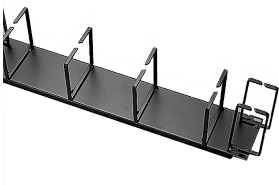

Cable Manager, fits 23-inch rack, Black, Steel

Data Solutions

CATALOG NUMBER

ECK23HV

The Open-Frame Cable Manager mounts horizontally atop the rack. It provides D-Ring support vertically on the ends and horizontally in the middle to better route cables through the rack. It is used for routing and bundling cable on 19-inch or 23-inch racks.

FEATURES

The Open-Frame Cable Manager mounts horizontally atop the rack

It provides D-Ring support vertically on the ends and horizontally in the middle to better route cables through the rack

It is used for routing and bundling cable on 19-inch or 23-inch racks

PRODUCT ATTRIBUTES

Article Number: 35299

Material: Mild Steel

Finish: Powder Coated

Color: Jet Black

Color Code: RAL 9005

Thickness: 1.52mm

Rack Units: 2U