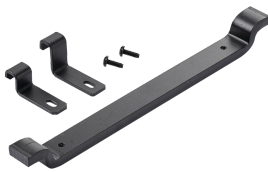

Movable Cross Member, fits 18.00, Black, Steel

Data Solutions

CATALOG NUMBER

LMCM18BLK

Cable Runway Movable Cross Member supports cable at drop locations between welded cross members, providing both extra mounting points and cable support. The kit includes hardware for secure mounting to ladder rack stringers.

FEATURES

Cable Runway Movable Cross Member supports cable at drop locations between welded cross members, providing both extra mounting points and cable support

The kit includes hardware for secure mounting to ladder rack stringers

PRODUCT ATTRIBUTES

Article Number: 10073

Material: Mild Steel

Finish: Powder Coated

Color: Jet Black

Color Code: RAL 9005

Thickness: 9.5mm

WARNING