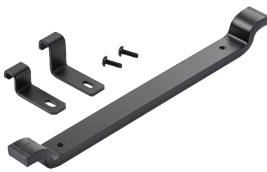

Movable Cross Member, fits 18.00, Gray, Steel

Data Solutions

CATALOG NUMBER

LMCM18G

Cable Runway Movable Cross Member supports cable at drop locations between welded cross members, providing both extra mounting points and cable support. The kit includes hardware for secure mounting to ladder rack stringers.

FEATURES

Cable Runway Movable Cross Member supports cable at drop locations between welded cross members, providing both extra mounting points and cable support

The kit includes hardware for secure mounting to ladder rack stringers

PRODUCT ATTRIBUTES

Article Number: 10072

Material: Mild Steel

Finish: Powder Coated

Color: Gray

Color Code: ANSI 61

Thickness: 9.5mm

WARNING