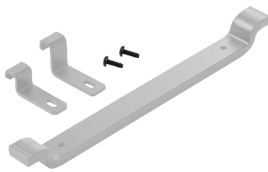

Movable Cross Member, fits 18.00, White, Steel

Data Solutions

CATALOG NUMBER

LMCM18W

Cable Runway Movable Cross Member supports cable at drop locations between welded cross members, providing both extra mounting points and cable support. The kit includes hardware for secure mounting to ladder rack stringers.

FEATURES

Cable Runway Movable Cross Member supports cable at drop locations between welded cross members, providing both extra mounting points and cable support

The kit includes hardware for secure mounting to ladder rack stringers

PRODUCT ATTRIBUTES

Article Number: 29975

Material: Mild Steel

Finish: Powder Coated

Color: White

Thickness: 9.5mm

WARNING

nVent products shall be installed and used only as indicated in nVent's product instruction sheets and training materials. Instruction sheets are available at www.nvent.com and from your nVent customer service representative. Improper installation, misuse, misapplication or other failure to completely follow nVent's instructions and warnings may cause product malfunction, property damage, serious bodily injury and death and/or void your warranty.