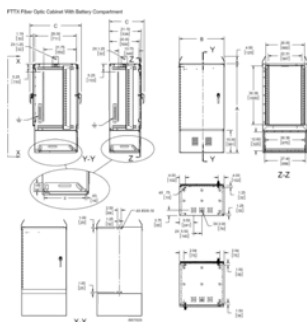

Base of cabinet has a 5.00-inch (127-mm) high aluminum mounting plinth to allow for cable alignment

Three pyramidal boots provided at base of cabinet for sealing various sizes of cables

All fasteners are stainless steel to maintain professional appearance in severe outdoor climate conditions

PRODUCT ATTRIBUTES

Article Number: 21142

Height (H): 1511mm

Width (W): 762mm

Depth (D): 591mm

Material: Aluminum

Finish: Powder Coated

Color: Light Gray

Color Code: RAL 7035

Thickness (T): 3mm

Rack Units: 22U

DIAGRAMS

WARNING

nVent products shall be installed and used only as indicated in nVent's product instruction sheets and training materials. Instruction sheets are available at www.nvent.com and from your nVent customer service representative. Improper installation, misuse, misapplication or other failure to completely follow nVent's instructions and warnings may cause product malfunction, property damage, serious bodily injury and death and/or void your warranty.