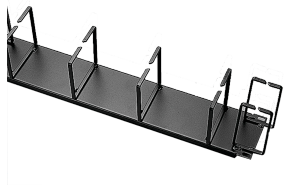

# Open-Frame Horizontal Cable Manager

The Open-Frame Cable Manager mounts horizontally atop the rack. It provides D-Ring support vertically on the ends and horizontally in the middle to better route cables through the rack. It is used for routing and bundling cable on 19-inch or 23-inch racks.

## FEATURES

---

The Open-Frame Cable Manager mounts horizontally atop the rack

It provides D-Ring support vertically on the ends and horizontally in the middle to better route cables through the rack

It is used for routing and bundling cable on 19-inch or 23-inch racks

## SPECIFICATIONS

---

**Color:** Jet Black  
**Material:** Mild Steel  
**Finish:** Powder Coated  
**Color Code:** RAL 9005

Table 1/1

Catalog Number	Article Number	Thickness	Rack Units
ECK19H	10233	1.52mm	2U
ECK23HV	35299	1.52mm	2U
ECK19HV	35289	1.52mm	2U