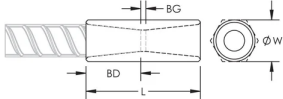

Designed to Meet: AASHTO;ABNT NBR 8548:1984;ACI 318 Type 1 (125% Specified Yield);ACI 318 Type 2 (Specified Tensile);ACI 349;ACI 359;AS3600

Package Quantity: 285

ADDITIONAL PRODUCT DETAILS

Bar dimensions and weights listed may vary by region. Coupler sizes not shown may be available by special order. Contact your nVent LENTON representative for more information.

DIAGRAMS

WARNING

nVent products shall be installed and used only as indicated in nVent's product instruction sheets and training materials. Instruction sheets are available at www.nvent.com and from your nVent customer service representative. Improper installation, misuse, misapplication or other failure to completely follow nVent's instructions and warnings may cause product malfunction, property damage, serious bodily injury and death and/or void your warranty.

North America

+1.800.753.9221
Option 1 – Customer Care
Option 2 – Technical
Support

Europe

Netherlands:
+31 800-0200135
France:
+33 800 901 793

Europe

Germany:
800 1890272
Other Countries:
+31 13 5835404