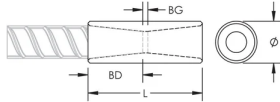

PRODUCT ATTRIBUTES

Material: Stainless Steel Duplex 2205 (EN 1.4462)

Finish: Plain

Rebar Size, Metric: 12 mm

Rebar Size, US: #4

Rebar Size, Canada: 10M

Diameter (Ø): 25 mm

Length (L): 41mm

Bar Depth (BD): 15mm

Bar Gap (BG): 11mm

Unit Weight: 0.14 kg

Designed to Meet: AASHTO;ABNT NBR 8548:1984;ACI 318 Type 1 (125% Specified Yield);ACI 318 Type 2 (Specified Tensile);ACI 349;ACI 359;AS3600

ADDITIONAL PRODUCT DETAILS

Bar dimensions and weights listed may vary by region. Coupler sizes not shown may be available by special order. Contact your nVent LENTON representative for more information.

DIAGRAMS

WARNING

nVent products shall be installed and used only as indicated in nVent's product instruction sheets and training materials. Instruction sheets are available at www.nvent.com and from your nVent customer service representative. Improper installation, misuse, misapplication or other failure to completely follow nVent's instructions and warnings may cause product malfunction, property damage, serious bodily injury and death and/or void your warranty.