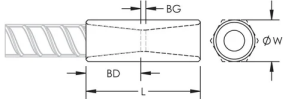

Designed to Meet: AASHTO;ABNT NBR 8548:1984;ACI 318 Type 1 (125% Specified Yield);ACI 318 Type 2 (Specified Tensile);ACI 349;ACI 359;AS3600

Package Quantity: 50

ADDITIONAL PRODUCT DETAILS

Bar dimensions and weights listed may vary by region. Coupler sizes not shown may be available by special order. Contact your nVent LENTON representative for more information.

DIAGRAMS

WARNING

nVent products shall be installed and used only as indicated in nVent's product instruction sheets and training materials. Instruction sheets are available at www.nvent.com and from your nVent customer service representative. Improper installation, misuse, misapplication or other failure to completely follow nVent's instructions and warnings may cause product malfunction, property damage, serious bodily injury and death and/or void your warranty.

North America

+1.800.753.9221
Option 1 – Customer Care
Option 2 – Technical
Support

Europe

Netherlands:
+31 800-0200135
France:
+33 800 901 793

Europe

Germany:
800 1890272
Other Countries:
+31 13 5835404