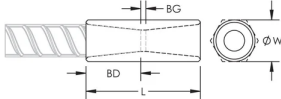

Designed to Meet: AASHTO;ABNT NBR 8548:1984;ACI 318 Type 1 (125% Specified Yield);ACI 318 Type 2 (Specified Tensile);ACI 349;ACI 359;AS3600

Package Quantity: 42

ADDITIONAL PRODUCT DETAILS

Bar dimensions and weights listed may vary by region. Coupler sizes not shown may be available by special order. Contact your nVent LENTON representative for more information.

DIAGRAMS

WARNING

nVent products shall be installed and used only as indicated in nVent's product instruction sheets and training materials. Instruction sheets are available at www.nvent.com and from your nVent customer service representative. Improper installation, misuse, misapplication or other failure to completely follow nVent's instructions and warnings may cause product malfunction, property damage, serious bodily injury and death and/or void your warranty.

North America

+1.800.753.9221

Option 1 – Customer Care

Option 2 – Technical

Support

Europe

Netherlands:

+31 800-0200135

France:

+33 800 901 793

Europe

Germany:

800 1890272

Other Countries:

+31 13 5835404