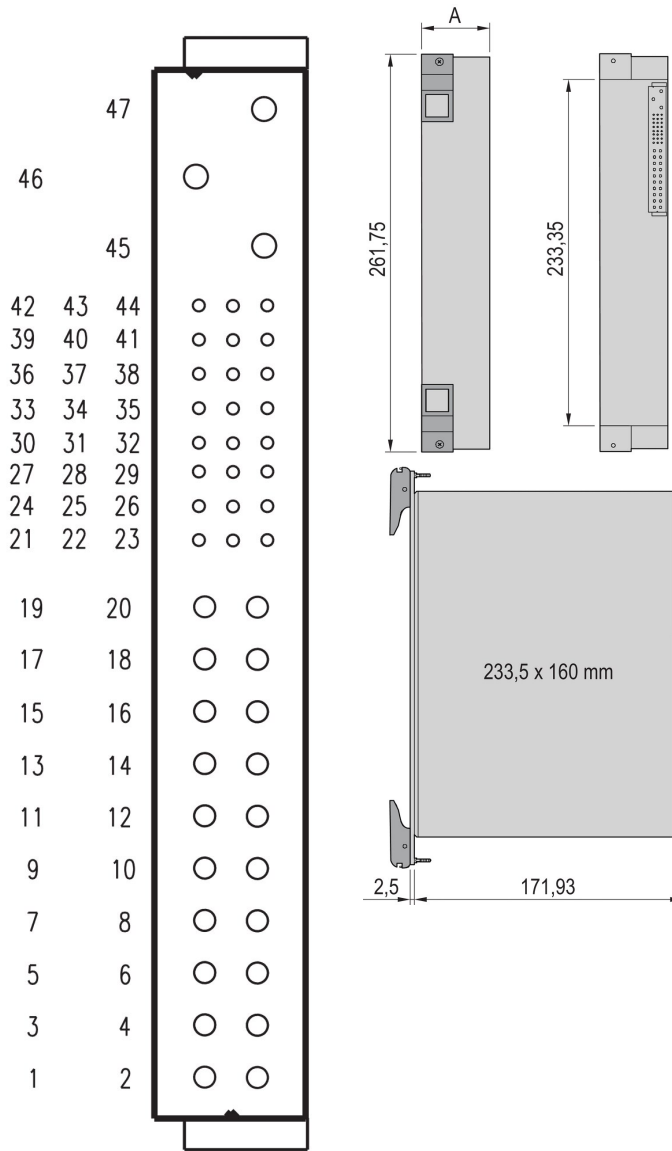

# PSU 19" for CompactPCI, AC/DC, 6 U, 8 HP

CATALOG NUMBER

---

**13100-145**

Pluggable 19" Power Supply with P47 connector, for CompactPCI applications.