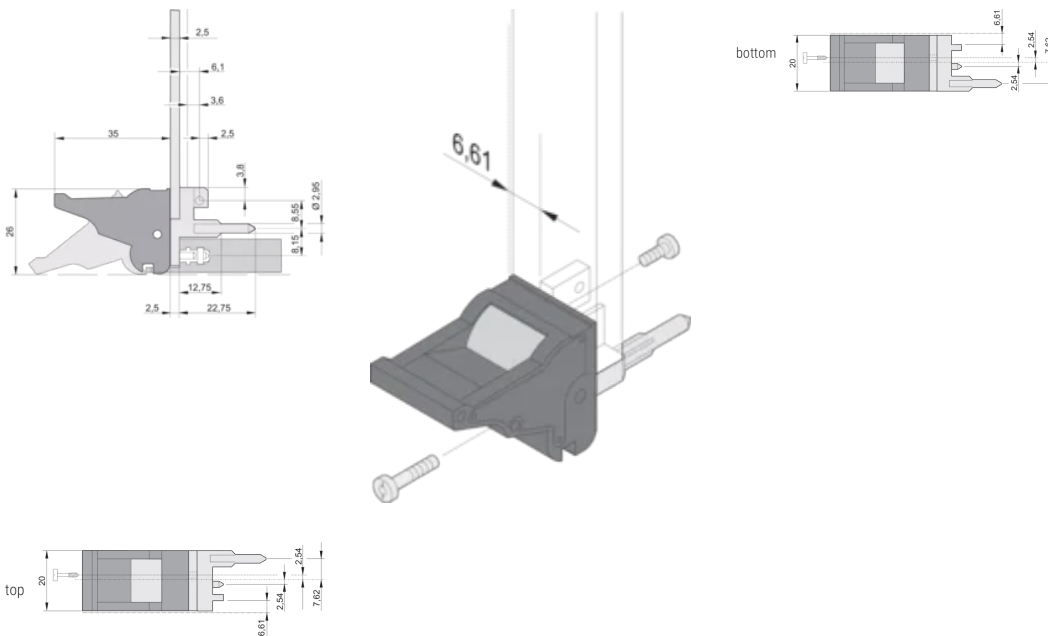

CERTIFICATIONS

FEATURES

Suitable for insertion and extraction forces up to 700 N (per pair)

In accordance with IEEE 1101.10 and IEC 60297-3-102

A microswitch can be mounted

0.1" offset is used for PSUs with SMD Plus

Type: Inserter/Extractor, 0.1" Offset

Works With: Front Panels

Gross Weight: 2.384kg

ADDITIONAL PRODUCT DETAILS

Please order Coding pegs and Microswitch separately.

DIAGRAMS

WARNING

nVent products shall be installed and used only as indicated in nVent's product instruction sheets and training materials. Instruction sheets are available at www.nvent.com and from your nVent customer service representative. Improper installation, misuse, misapplication or other failure to completely follow nVent's instructions and warnings may cause product malfunction, property damage, serious bodily injury and death and/or void your warranty.