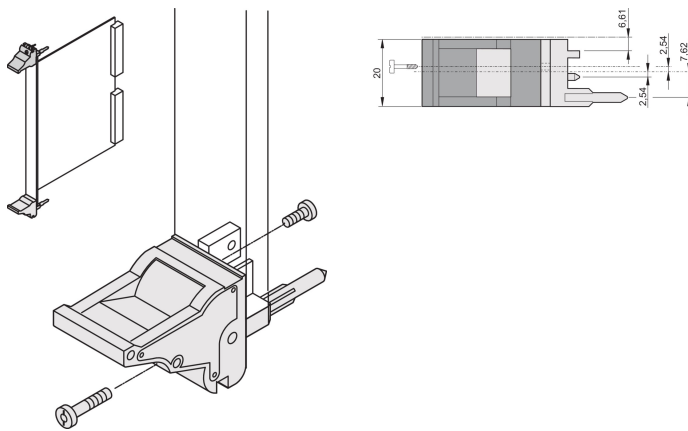

Insertor/Extractor Handle Type IEL, Black Lever, Grey Button, Top, 100 Pieces

CATALOG NUMBER

20817-685

The inserter/extractor handle, type IEL in accordance with IEEE 1101.10. 0,1" offset Two of these handles can overcome a single lever force of 700N (per pair).

CERTIFICATIONS

FEATURES

Suitable for insertion and extraction forces up to 700 N (per pair)

In accordance with IEEE 1101.10 and IEC 60297-3-102

A microswitch can be mounted

0.1" offset is used for PSUs with SMD Plus

Type: Inserter/Extractor, 0.1" Offset

Works With: Front Panels

Gross Weight: 2.384kg

ADDITIONAL PRODUCT DETAILS

Please order Coding pegs and Microswitch separately.

DIAGRAMS

WARNING

nVent products shall be installed and used only as indicated in nVent's product instruction sheets and training materials. Instruction sheets are available at www.nvent.com and from your nVent customer service representative. Improper installation, misuse, misapplication or other failure to completely follow nVent's instructions and warnings may cause product malfunction, property damage, serious bodily injury and death and/or void your warranty.