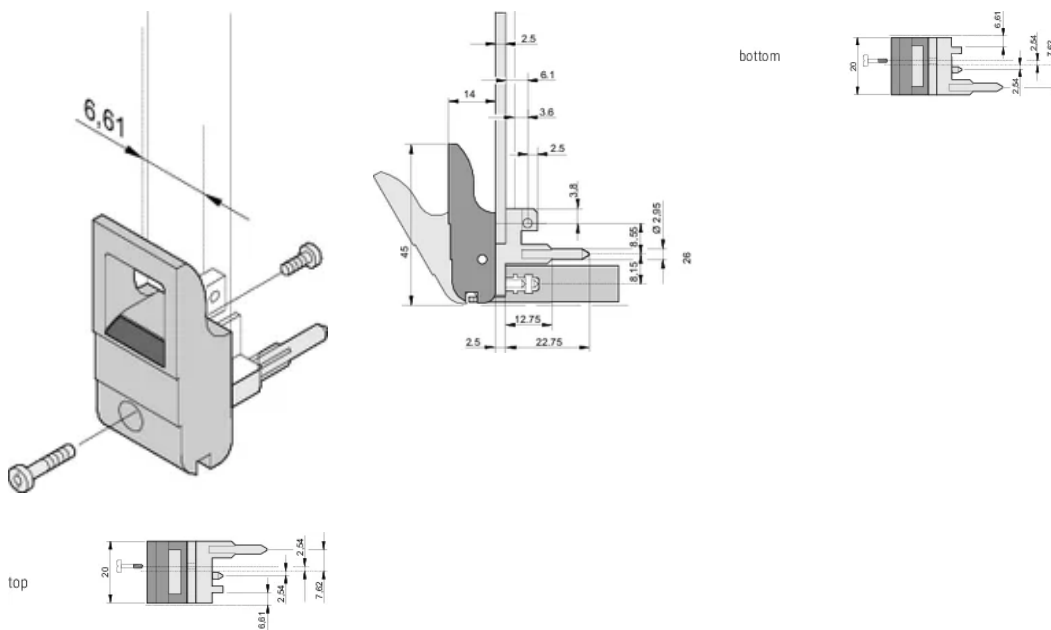

FEATURES

Suitable for insertion and extraction forces up to 700 N (per pair)

In accordance with IEEE 1101.10 and IEC 60297-3-102

A microswitch can be mounted

0.1" offset is used for PSUs with SMD Plus

PRODUCT ATTRIBUTES

Package Quantity: 100

Handle Type: IET; Top Front

Flammability Rating: UL® 94V-0

Color: Grey

Material: Polycarbonate

Product Type: Handle

Type: Inserter/Extractor, 0.1" Offset

Works With: Front Panels

Net Weight: 2.28kg

ADDITIONAL PRODUCT DETAILS

Please order Coding pegs and Microswitch separately.

DIAGRAMS

WARNING

nVent products shall be installed and used only as indicated in nVent's product instruction sheets and training materials. Instruction sheets are available at www.nvent.com and from your nVent customer service representative. Improper