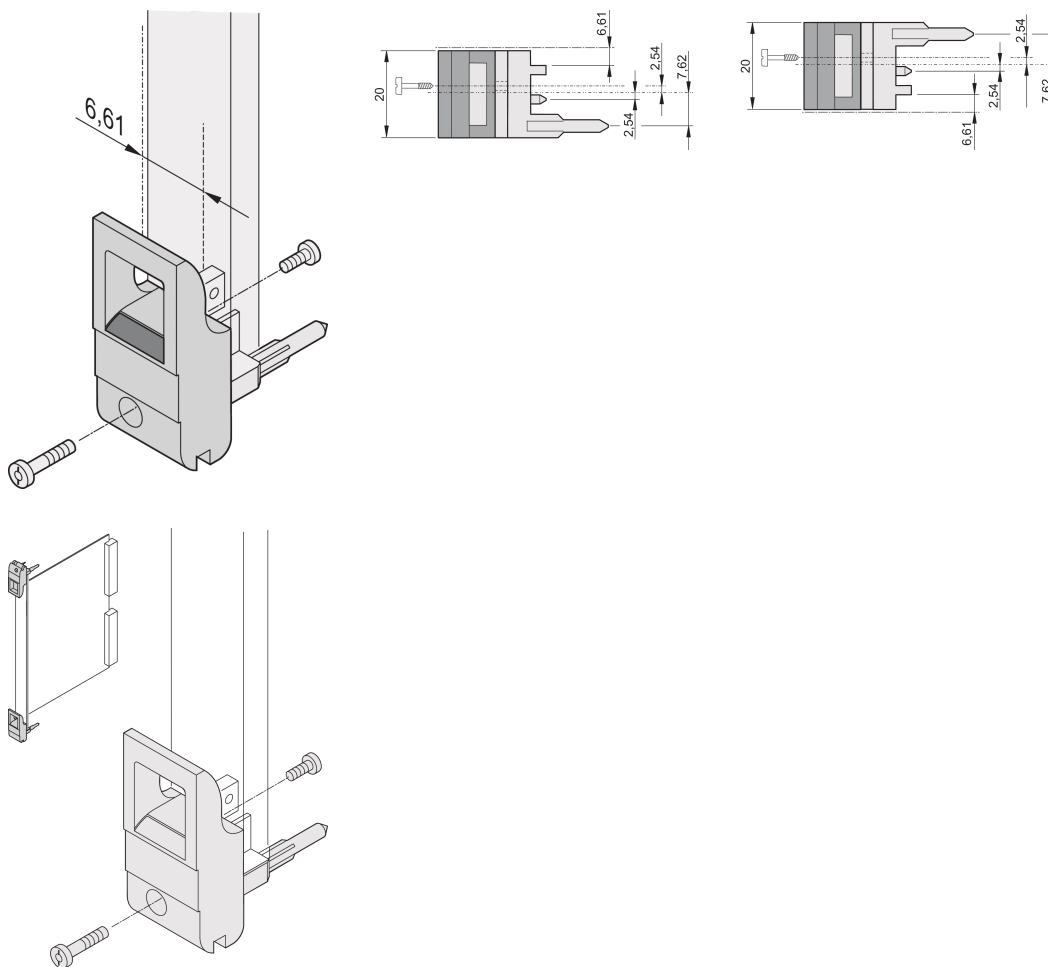

# Insertor/Extractor Handle Type IET, Grey Lever, Black Button, Top, 100 Pieces

CATALOG NUMBER

20817-717

The inserter/extractor handle, type IET in accordance with IEEE 1101.10. 0,1" offset. Two of these handles can overcome a single lever force of 700 N (per pair).

## FEATURES

Suitable for insertion and extraction forces up to 700 N (per pair)

In accordance with IEEE 1101.10 and IEC 60297-3-102

A microswitch can be mounted

0.1" offset is used for PSUs with SMD Plus

## PRODUCT ATTRIBUTES

Package Quantity: 100

Handle Type: IET; Top Front

Flammability Rating: UL® 94V-0

Color: Grey

Material: Polycarbonate

Product Type: Handle

Type: Inserter/Extractor, 0.1" Offset