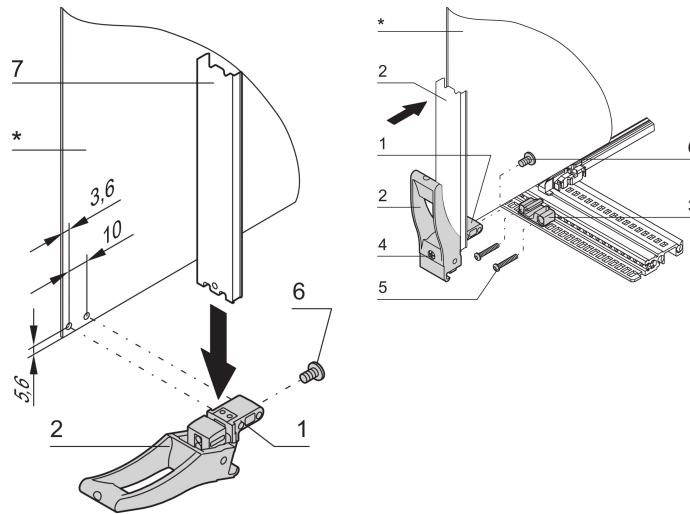

Insertor/Extractor Handle Type XL; 10 pieces

CATALOG NUMBER

20817-874

Suitable for insertion and extraction forces up to 1500 N (per pair). Robust board fixing via double bolts. The insertion function will be supported by a keying part which will be assembled onto the horizontal rail.

CERTIFICATIONS

FEATURES

Suitable for insertion and extraction forces up to 1500 N (per pair)

Handle in PA, fiberglass reinforced, UL 94V 0

Robust board fixing with double bolt fixing

Microswitches can be fitted

Symmetrical, identical handle at top/bottom

PRODUCT ATTRIBUTES

Product Type: Handle

Type: Inserter/Extractor

Works With: Front Panels

Handle Type: XL

Width: 20.1mm

Material: Zinc Alloy; Polyamide