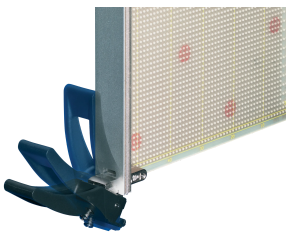

Insertor/Extractor Handle Type XL; 10 pieces

CATALOG NUMBER

20817-874

Suitable for insertion and extraction forces up to 1500 N (per pair). Robust board fixing via double bolts. The insertion function will be supported by a keying part which will be assembled onto the horizontal rail.

CERTIFICATIONS

FEATURES

Suitable for insertion and extraction forces up to 1500 N (per pair)

Handle in PA, fiberglass reinforced, UL 94V 0

Robust board fixing with double bolt fixing

Microswitches can be fitted

Symmetrical, identical handle at top/bottom

PRODUCT ATTRIBUTES

Product Type: Handle

Type: Inserter/Extractor

Works With: Front Panels

Handle Type: XL

Width: 20.1mm

Material: Zinc Alloy; Polyamide

Color: Jet Black

Flammability Rating: UL® 94V-0

Package Quantity: 10

Color Code: RAL 9005

Depth: 42.39mm

Gross Weight: 0.374kg

Height: 73.57mm

ADDITIONAL PRODUCT DETAILS