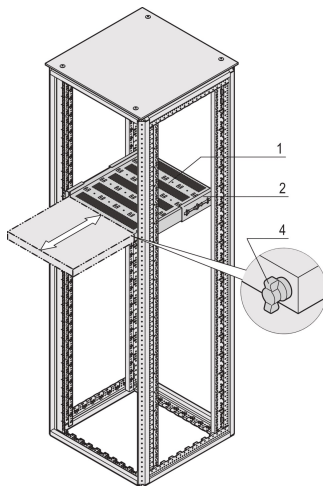

Varistar CP | 19" Telescopic Shelf, 70 kg, 553W 600D, RAL 7021

CATALOG NUMBER

21130-353

Varistar, Novastar and Eurorack 19" Shelf, Stationary with 70 kg load capacity, perforated for ease of assembly.

CERTIFICATIONS

FEATURES

Perforated cut-outs for assembling cable ties

Static load-carrying capacity 70 kg

Incl. telescopic slides

Locking with T-bar lock possible

St, 1.5 mm

Hammer head perforation for assembly with cable ties

PRODUCT ATTRIBUTES

Type: Telescopic Shelf

Width: 600mm

Depth: 482mm

Package Quantity: 1

Color: Black Grey

Color Code: RAL 7021

Finish: Powder Coated

Material: Steel

Product Family: Varistar CP; Novastar

Product Type: Shelf

Works With: Varistar CP

Net Weight: 7.2kg

ADDITIONAL PRODUCT DETAILS

Mounting bracket for assembly of telescopic slide at frame please order separately.