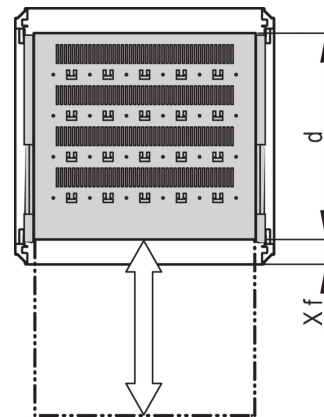

Varistar CP | 19" Telescopic Shelf, 70 kg, 553W 600D, RAL 7021

CATALOG NUMBER

21130-353

Varistar, Novastar and Eurorack 19" Shelf, Stationary with 70 kg load capacity, perforated for ease of assembly.

CERTIFICATIONS

FEATURES

Perforated cut-outs for assembling cable ties

Static load-carrying capacity 70 kg

Incl. telescopic slides

Locking with T-bar lock possible

St, 1.5 mm

Hammer head perforation for assembly with cable ties

PRODUCT ATTRIBUTES

Type: Telescopic Shelf

Width: 600mm

Depth: 482mm

Package Quantity: 1

Color: Black Grey

Color Code: RAL 7021

Finish: Powder Coated

Material: Steel

Product Family: Varistar CP; Novastar

Product Type: Shelf

Works With: Varistar CP

Net Weight: 7.2kg

ADDITIONAL PRODUCT DETAILS

Mounting bracket for assembly of telescopic slide at frame please order separately.