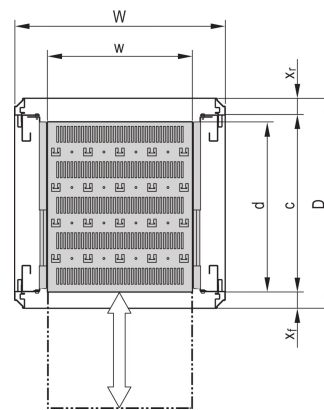

Varistar CP | 19" Telescopic Shelf, 70 kg, 553W 600D, RAL 7021

CATALOG NUMBER

21130-353

Varistar, Novastar and Eurorack 19" Shelf, Stationary with 70 kg load capacity, perforated for ease of assembly.

CERTIFICATIONS

FEATURES

Perforated cut-outs for assembling cable ties

Static load-carrying capacity 70 kg

Incl. telescopic slides

Locking with T-bar lock possible

St, 1.5 mm

Hammer head perforation for assembly with cable ties

PRODUCT ATTRIBUTES

Type: Telescopic Shelf

Width: 600mm

Depth: 482mm

Package Quantity: 1

Color: Black Grey

Color Code: RAL 7021

Finish: Powder Coated

Material: Steel

Product Family: Varistar CP; Novastar

Product Type: Shelf

Works With: Varistar CP

Net Weight: 7.2kg

ADDITIONAL PRODUCT DETAILS

Mounting bracket for assembly of telescopic slide at frame please order separately.