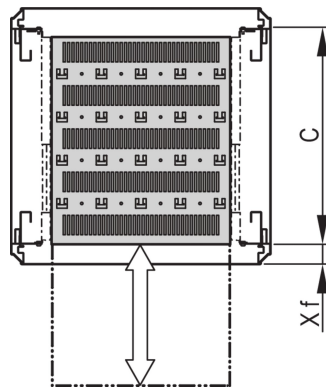

Varistar CP | 19" Telescopic Shelf, 70 kg, 553W 600D, RAL 7021

CATALOG NUMBER

21130-353

Varistar, Novastar and Eurorack 19" Shelf, Stationary with 70 kg load capacity, perforated for ease of assembly.

CERTIFICATIONS

FEATURES

Perforated cut-outs for assembling cable ties

Static load-carrying capacity 70 kg

Incl. telescopic slides

Locking with T-bar lock possible

St, 1.5 mm

Hammer head perforation for assembly with cable ties

PRODUCT ATTRIBUTES

Type: Telescopic Shelf

Width: 600mm

Depth: 482mm

Package Quantity: 1

Color: Black Grey

Color Code: RAL 7021

Finish: Powder Coated

Material: Steel

Product Family: Varistar CP; Novastar

Product Type: Shelf

Works With: Varistar CP

Net Weight: 7.2kg

ADDITIONAL PRODUCT DETAILS

Mounting bracket for assembly of telescopic slide at frame please order separately.