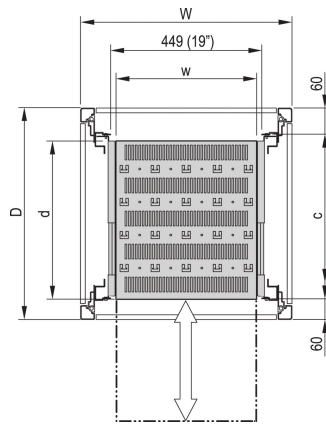

Varistar CP | 19" Telescopic Shelf, 70 kg, 553W 600D, RAL 7021

CATALOG NUMBER

21130-353

Varistar, Novastar and Eurorack 19" Shelf, Stationary with 70 kg load capacity, perforated for ease of assembly.

CERTIFICATIONS

FEATURES

Perforated cut-outs for assembling cable ties

Static load-carrying capacity 70 kg

Incl. telescopic slides

Locking with T-bar lock possible

St, 1.5 mm

Hammer head perforation for assembly with cable ties

PRODUCT ATTRIBUTES

Type: Telescopic Shelf

Width: 600mm

Depth: 482mm

Package Quantity: 1

Color: Black Grey

Color Code: RAL 7021

Finish: Powder Coated

Material: Steel

Product Family: Varistar CP; Novastar

Product Type: Shelf

Works With: Varistar CP

Net Weight: 7.2kg

ADDITIONAL PRODUCT DETAILS

Mounting bracket for assembly of telescopic slide at frame please order separately.