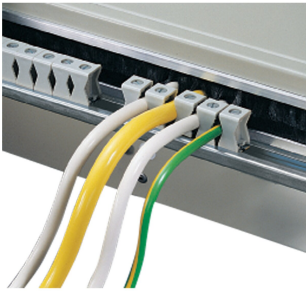

Clamps for Cable Support Rail

CATALOG NUMBER

21190-753

Clamps for Cable Support Rail for easy cable management.

CERTIFICATIONS

FEATURES

Clamps for Cable Support Rail for easy cable management

PRODUCT ATTRIBUTES

Product Type: Clamp

Material: Polystyrene

Net Weight: 0.1kg

Package Quantity: 14

WARNING

nVent products shall be installed and used only as indicated in nVent's product instruction sheets and training materials. Instruction sheets are available at www.nvent.com and from your nVent customer service representative. Improper installation, misuse, misapplication or other failure to completely follow nVent's instructions and warnings may cause product malfunction, property damage, serious bodily injury and death and/or void your warranty.