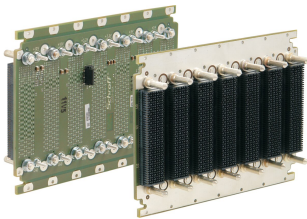

# VPX Backplane, 3 U, 7 Slots, BKP3-CEN07-15.2.3-4, RTM

## CATALOG NUMBER

**23001-815**

The nVent SCHROFF VPX Backplane have excellent Signal Integrity for highest data transfer rates.

## PRODUCT ATTRIBUTES

Product Type: Backplane

Number of Slots: 7

Rack Height: 3U

Backplane Type: VPX, VITA 65

Slot Width: 5HP

Connector Type: MultiGig

Power Connector Type: Powerstuds M4

Utility Connector Type: Microfit, 8-pin

Width: 186.46mm

Gross Weight: 0.74kg

Package Quantity: 1