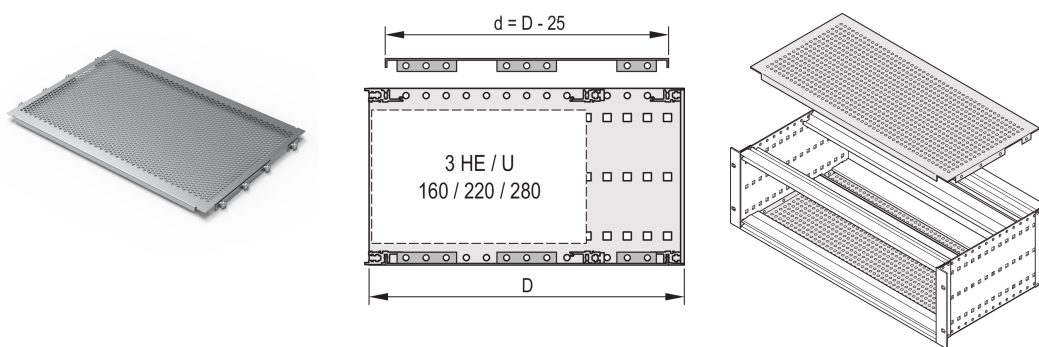

# EuropacPRO Cover Plate for Bolting to Side Panel, 63 HP, 235 mm

## CATALOG NUMBER

**24560-072**

A cover plate is used for electromagnetic shielding or as mechanical protection. The cover can be screwed onto the side panel.

## FEATURES

For variable positioning of horizontal rails e.g. for PCBs with standard formats

Perforation degree 58%

Suitable for use with all horizontal rails

## PRODUCT ATTRIBUTES

Rack Width: 63HP

Depth: 235mm

Package Quantity: 2

Finish: Passivated

Material: Aluminum

Product Family: EuropacPRO

Product Type: Cover Plate