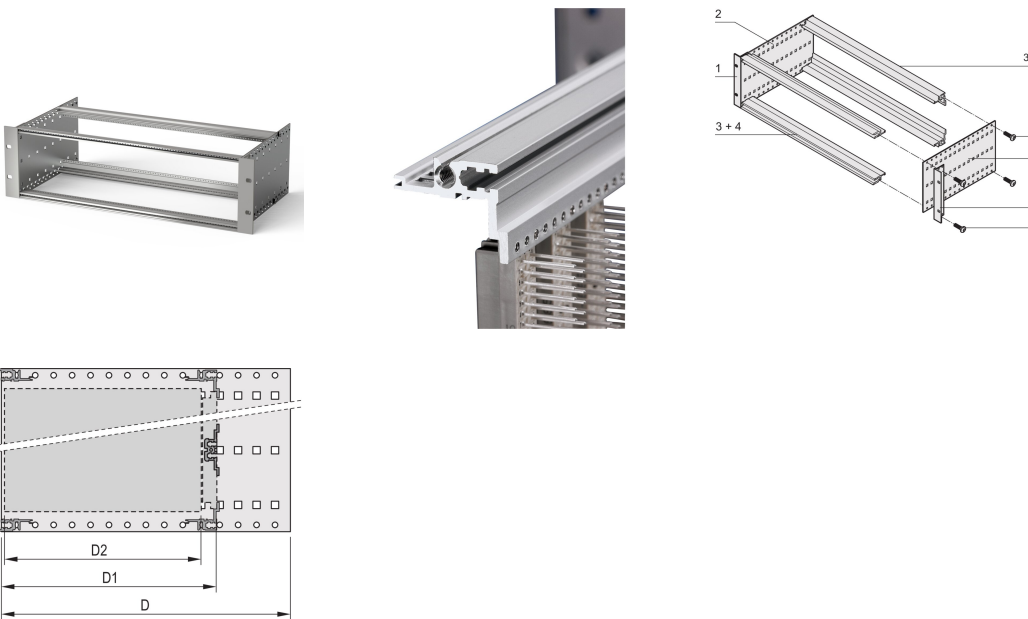

EuropacPRO 19" Subrack Kit for DIN Connector, Retrofit Shielding, 3 U, 355 mm

CATALOG NUMBER

24563-194

Non-shielded subrack for Din Connector mounting EN 60603-2 (DIN 41612).

CERTIFICATIONS

FEATURES

Subrack with side panel type F ("flexible"), front 19" bracket included, depth-adjustable 19" bracket sold separately (not included in items delivered)

Aluminum construction

IP 20, in accordance with IEC 60529

Internal and external dimensions in accordance with: IEC 60297-3-100, -101, IEEE 1101.1

Rear horizontal rails for connector mounting (IEC 60603-2 / DIN 41612)

Modifications such as cutouts, different finishes or dimensions available

Supplied as space-saving flat-pack

Horizontal rail type "light"

PRODUCT ATTRIBUTES

Rack Height: 3U

Depth: 355mm

Package Quantity: 1

For Mounting: DIN Connector

Board Depth: 160mm; 220mm; 280mm; 340mm

Gasket Type: Stainless Steel EMC (retrofittable)

Handle Included: No

Mounting: Rack

Complies With: IEC 60297-3-103

EMC Shielding: No

Finish: Anodized; Passivated

Material: Aluminum