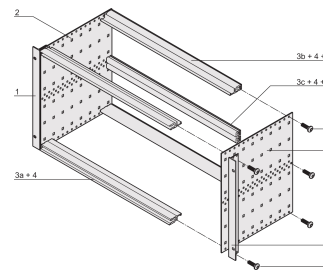

EuropacPRO 19" Subrack Kit for Backplane, Retrofit Shielding, 6 U, 415 mm

CATALOG NUMBER

24563-435

Non-shielded subrack for backplane mounting.

CERTIFICATIONS

FEATURES

Subrack with side panel type F ("flexible"), front 19" bracket included, depth-adjustable 19" bracket sold separately (not included in items delivered)

Rear horizontal rail for backplane mounting with insulation strip

Aluminum construction

IP 20, in accordance with IEC 60529

Modifications such as cutouts, different finishes or dimensions available

Supplied as space-saving flat-pack

Horizontal rail type "light"

Internal and external dimensions in accordance with: IEC 60297-3-100, -101, IEEE 1101.1

PRODUCT ATTRIBUTES

Rack Height: 6U

Depth: 415mm

Package Quantity: 1

For Mounting: Backplane

Board Depth: 160mm; 220mm; 280mm; 340mm

Gasket Type: Stainless Steel EMC (retrofittable)

Handle Included: No

Mounting: Rack

Complies With: IEC 60297-3-103

EMC Shielding: No

Finish: Anodized; Passivated

Material: Aluminum