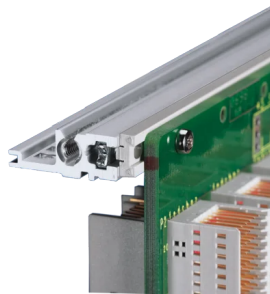

EuropacPRO 19" Subrack Kit for Backplane, Retrofit Shielding, 6 U, 415 mm

CATALOG NUMBER

24563-435

Non-shielded subrack for backplane mounting.

CERTIFICATIONS

FEATURES

Subrack with side panel type F ("flexible"), front 19" bracket included, depth-adjustable 19" bracket sold separately (not included in items delivered)

Rear horizontal rail for backplane mounting with insulation strip

Aluminum construction

IP 20, in accordance with IEC 60529

Modifications such as cutouts, different finishes or dimensions available

Supplied as space-saving flat-pack

Horizontal rail type "light"

Internal and external dimensions in accordance with: IEC 60297-3-100, -101, IEEE 1101.1

PRODUCT ATTRIBUTES

Rack Height: 6U

Depth: 415mm

Package Quantity: 1

For Mounting: Backplane

Board Depth: 160mm; 220mm; 280mm; 340mm

Gasket Type: Stainless Steel EMC (retrofittable)

Handle Included: No

Mounting: Rack

Complies With: IEC 60297-3-103

EMC Shielding: No

Finish: Anodized; Passivated

Material: Aluminum