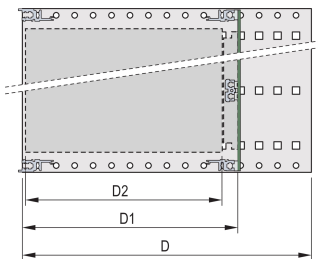

EuropacPRO 19" Subrack Kit for Backplane, Retrofit Shielding, 6 U, 415 mm

CATALOG NUMBER

24563-435

Non-shielded subrack for backplane mounting.

CERTIFICATIONS

FEATURES

Subrack with side panel type F ("flexible"), front 19" bracket included, depth-adjustable 19" bracket sold separately (not included in items delivered)

Rear horizontal rail for backplane mounting with insulation strip

Aluminum construction

IP 20, in accordance with IEC 60529

Modifications such as cutouts, different finishes or dimensions available