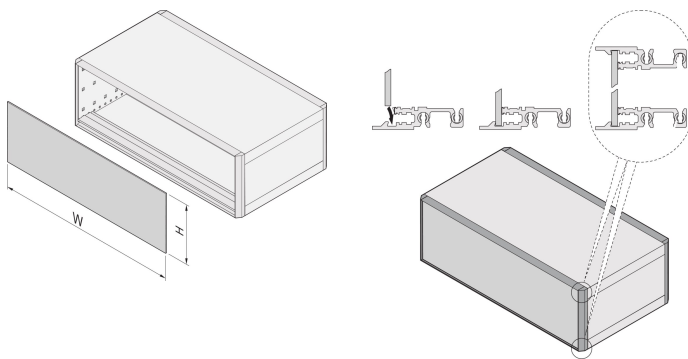

RatiopacPRO EMC Front Panel, Slotted, Shielded, 4 U, 84 HP, 2.5 mm, Al, Front Anodized, Rear Conductive

CATALOG NUMBER

24572-610

The EMC front panel can be inserted in special horizontal rails with an elevation. No screws are needed for the fixing. The design enable a users to use a front foil.

CERTIFICATIONS

FEATURES

Fixing does not require screws

Special horizontal rails cover the edges of the front panel (top and bottom) and prevent bowing of the front panel

PRODUCT ATTRIBUTES

Rack Height: 4U

Rack Width: 84HP

Accessory Type: Front panel

Package Quantity: 1

Front Finish: Anodized

Rear Finish: Conductive

Treated Edges: No

Depth: 2.5mm

Finish: Anodized; Passivated

Height: 172.9mm

Material: Aluminum

Product Type: Front Panel

Width: 426.4mm

Net Weight: 1.075kg

ADDITIONAL PRODUCT DETAILS

To obtain a shielded case, all EMC sealings must be fitted (front panel/rear panel - side panel; side panel - cover plate; front panel/rear panel - horizontal rail; horizontal rail - horizontal rail).