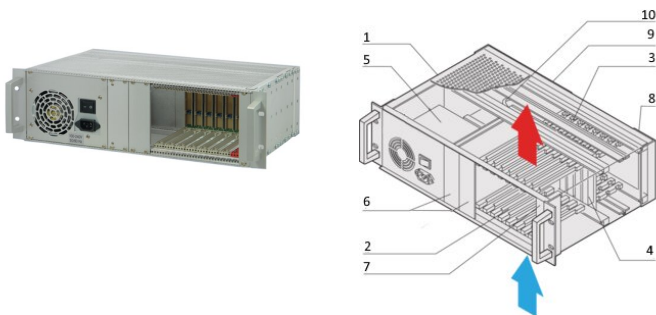

CPCI System With ATX PSU, 3 U, 8 Slot

CATALOG NUMBER

24579-031

Fanless 3U CompactPCI System with vertical Card Cage for eight 3U Boards and eight RTM Boards. With built in ATX Power Supply.

CERTIFICATIONS

FEATURES

In accordance with IEC 60297-3-101, -102, -103; IEEE 1101.1, 1101.10/11; backplane in accordance with PICMG 2.0 rev. 3.0

System with vertical card cage. Board format Front: 3 U, 160 mm deep; Rear I/O: 3 U, 80 mm deep

Backplane 8 slot, 3 U, 32 bit; system slot right; 8 HP wide CPU can be used

Heat dissipation by convection, airflow bottom to top

ATX PSU, 300 W

PRODUCT ATTRIBUTES

Product Type: System

Number of Slots: 8

Type: 19" Rack Mount

Backplane Type: 3 U CompactPCI

Data Transfer: 32-bit PCI Bus

Power per Slot: 10W

Input Voltage AC: 100 – 240V

Rack Height: 3U

Power Supply Type: (1) ATX PSU

Power Supply Included: Yes

Rear I/O: Yes