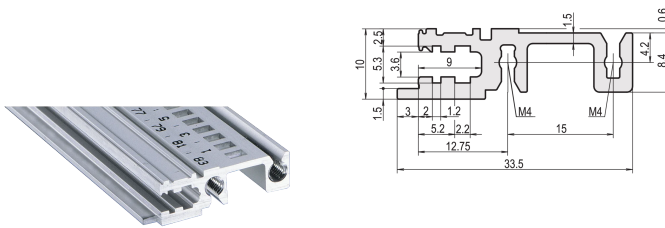

Horizontal Rail Front, Type H-KD, Heavy, Short Lip, 20 HP

CATALOG NUMBER

34560-220

Combinations of horizontal rails and side panels

“-” can be combined, “+” combination not recommended

	Light 1 HP	Medium 7 HP	Heavy 14 HP	Rugged 20 HP
Horizontal rail	+	+	+	+
Light 1 HP	+	+	-	-
Medium 7 HP	+	+	+	+
Heavy 14 HP	+	+	+	+
Rugged 20 HP	+	+	+	+

Light 1 HP, Medium 7 HP, Heavy 14 HP, Rugged 20 HP

Aluminum extrusion horizontal rail of the type H-KD (H-KD = Heavy, Short Lip) with an anodized surface and conductive contact surface. Printed HP markings for a quick optical positioning of the guide rails. Suitable for RatiopacPRO/-AIR and EuropacPRO/-rugged).

CERTIFICATIONS

FEATURES

Installation at top and bottom

Short lip (H-KD)

Aluminum extrusion, anodized finish, conductive contact surface

PRODUCT ATTRIBUTES

Rack Width: 20HP

Package Quantity: 1

Finish: Anodized

Length: 106.68mm

Material: Aluminum

Product Family: EuropacPRO; RatiopacPRO; RatiopacPRO AIR; CompacPRO; PropacPRO

Product Type: Horizontal Rail

Type: Heavy, KD

Works With: Subracks; Cases

Net Weight: 0.04kg