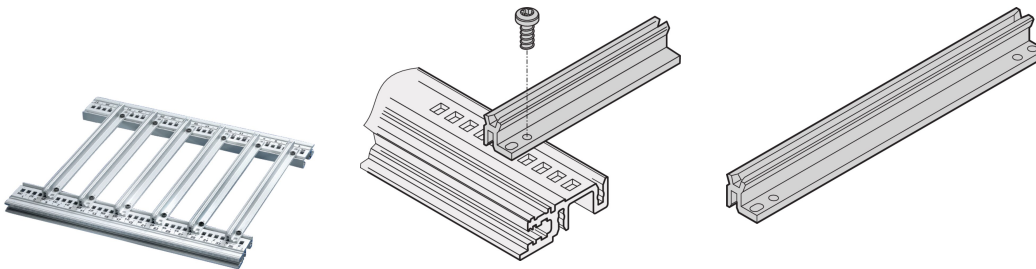

Guide Rail Accessory Type for Heavy PCBs, Extra Strong, Aluminum, 220 mm, 2 mm Groove Width, Silver

CATALOG NUMBER

34562-882

This reinforced guide rail for heavy PCBs of the type accessory, forms a reliable interface between the subrack mechanics and the sub-assemblies. The guide rails can additionally be bolted to the horizontal

CERTIFICATIONS

FEATURES

For especially heavy PCBs, plug-in units or frame type plug-in units

Mounting, for bolting to type H (heavy) and type R (rugged) horizontal rails only

Aluminium profile

PRODUCT ATTRIBUTES

Package Quantity: 1

Board Depth: 220mm

Groove Width: 2

Color: Silver

Finish: Anodized

Material: Aluminum

Product Family: EuropacPRO; RatiopacPRO; RatiopacPRO AIR; CompacPRO; PropacPRO; MultipacPRO; Inpac

Product Type: Guide Rail