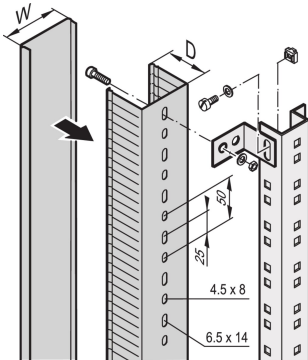

Cable Channel, 2000H 60W 60D

CATALOG NUMBER

60103-010

Cable ducting in side and rear cabinet areas and mounting on cabinet uprights, depth members or C-profiles.

CERTIFICATIONS

FEATURES

For cable ducting in side and rear cabinet areas

For mounting on cabinet uprights, depth members or C-profiles

PRODUCT ATTRIBUTES

Material: PVC

Package Quantity: 1

Product Type: Cable Tray

Type: Cable Channel

Cable Type: Vertical

Net Weight: 1.3kg