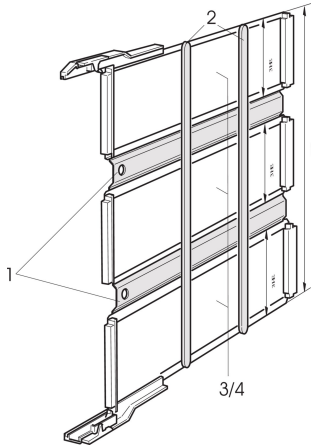

Intermediate Adapter to Assemble Several 3 U Testadapter

Bracket kit to make a 6 / 9 U Testadapter from 3 U Testadapters. Suitable for Testadapters with DIN 41612 connectors Type B, C, E and F.

CERTIFICATIONS

FEATURES

Suitable for types B, C, D, E, F

SPECIFICATIONS

Table 1/1

Catalog Number	Works With	Material	Package Quantity	Finish
23040-001	Test Adapters	Steel	2	Powder Coated
20800-168	Test Adapters	Steel	2	Powder Coated
20800-279	Test Adapters	Steel	2	Powder Coated
20800-224	Test Adapters	Steel	2	Powder Coated
20800-278	Test Adapters	Steel	2	Powder Coated