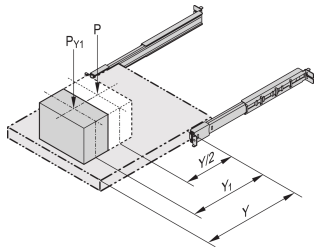

Mounting Kit for Telescopic Slide

Cabinet Mounting Kit for Telescopic Slide for the assembly of 2 Economy 1 U telescopic slides.

CERTIFICATIONS

FEATURES

For the assembly of 2 Economy 1 U telescopic slides

SPECIFICATIONS

- **Product Type:** Mounting Kit
- **Material:** Steel
- **Finish:** Zinc Plated

Table 1/1

Catalog Number	Type	Package Quantity	Rack Height
21120-165	Heavy Universal	1	2U
21120-158	Universal	1	2U
21120-159	Universal	1	2U
21120-160	Universal	1	2U
21120-163	Slim Universal	1	2U
21120-164	Heavy Universal	1	2U
21120-162	Slim Universal	1	2U
21120-166	Heavy Universal	1	2U