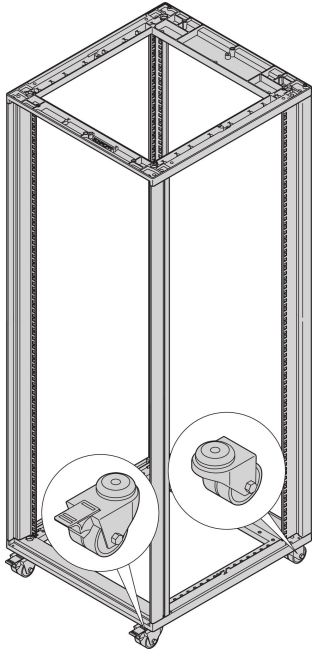

Novastar Castor

Novastar cabinets can be equipped with the stable Novastar castors, allowing necessary mobility.

CERTIFICATIONS

FEATURES

Castors are mounted to the frame

2 castors without jacking foot, 2 castors with jacking foot

SPECIFICATIONS

Product Type: Castor

Table 1/1

Catalog Number	Diameter	Static Load	Package Quantity	Complies With	Height
27230-067	50mm	200kg	4		155mm
27230-110	100mm	300kg	4	EN 12528	131mm