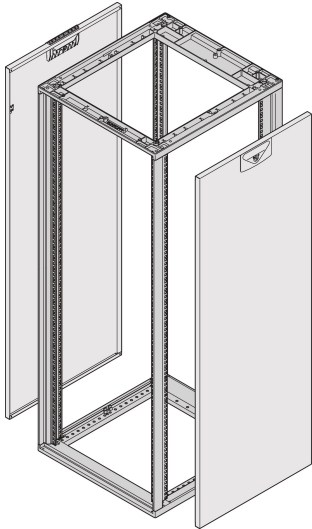

# Novastar Side Panel for Slim-Line

Steel Side Panels for Slim.Line aluminum frame with quick fastner for easy mounting and installation. Schroff delivers cladding parts with grounding cable installed and tested

## FEATURES

Side panel with quarter-turn fastener, includes grounding

St, 1 mm