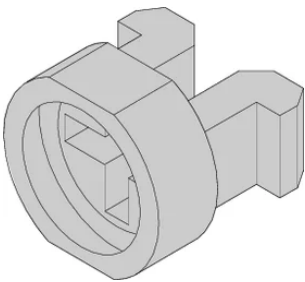

Catalog Number	Material	Finish	Color	Package Quantity	Color Code	Depth (D)
21100-661	Stainless Steel			10		
21100-885	Brass			10		

Table 2/2

Catalog Number	Height (H)	Width (W)	Flammability Rating
21100-886	6mm	8mm	
21100-662	6mm	8mm	
21100-660	6mm	8mm	
21100-591	6mm	6.8mm	UL® 94V-2
21100-464	6mm	6.8mm	UL® 94V-2
21100-659			
21100-661			
21100-885			

ADDITIONAL PRODUCT DETAILS

Metal sleeves on the partial front panels must be pressed in.

All sleeves can be used for front panel > 2 HP.

DIAGRAMS

WARNING

nVent products shall be installed and used only as indicated in nVent's product instruction sheets and training materials. Instruction sheets are available at www.nvent.com and from your nVent customer service representative. Improper installation, misuse, misapplication or other failure to completely follow nVent's instructions and warnings may cause product malfunction, property damage, serious bodily injury and death and/or void your warranty.