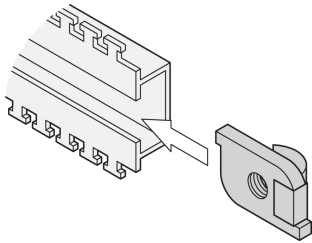

Slide Nut Kit for C-Rail

C-Rails are for better cable management. Installation generally behind the 19" uprights. They are compatible with standard cable clabs.

CERTIFICATIONS

FEATURES

Slide nut for C-profiles

SPECIFICATIONS

- Product Type:** Nut
- Material:** Steel

Table 1/1

| Catalog Number | Package Quantity | Type | Works With |
|----------------|------------------|-----------|-------------|
| 21101-127 | 100 | Slide Nut | |
| 21120-140 | 100 | Slide Nut | Varistar CP |