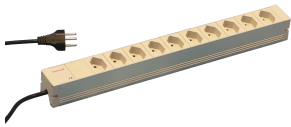

Socket Strip, Swiss

Modular, compact PDU with many function elements. Using a 1 U by 1 U aluminum chassis the PDU can easily be integrated in a rack with Swiss outlets.

CERTIFICATIONS

FEATURES

Socket strips can be rotated through all four directions (in 90° increments) during installation

230 V, 10 A

In accordance with SEV.IEC 60884

Connecting cable 2 m with Swiss version plug

Socket strips Swiss version

Installation height 1 U

Horizontal or vertical mounting

SPECIFICATIONS

Length:	438.5mm
Material:	Aluminum; Polyamide
Color:	Grey
Product Type:	Socket Strip