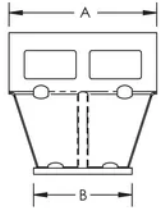

DIAGRAMS

WARNING

---

nVent products shall be installed and used only as indicated in nVent's product instruction sheets and training materials. Instruction sheets are available at www.nvent.com and from your nVent customer service representative. Improper installation, misuse, misapplication or other failure to completely follow nVent's instructions and warnings may cause product malfunction, property damage, serious bodily injury and death and/or void your warranty.

North America

+1.800.753.9221
Option 1 – Customer Care
Option 2 – Technical
Support

Europe

Netherlands:
+31 800-0200135
France:
+33 800 901 793

Europe

Germany:
800 1890272
Other Countries:
+31 13 5835404

APAC

Shanghai:
+ 86 21 2412 1618/19
Sydney:
+61 2 9751 8500

Our powerful portfolio of brands:

CADDY ERICO HOFFMAN ILSCO SCHROFF TRACHTE