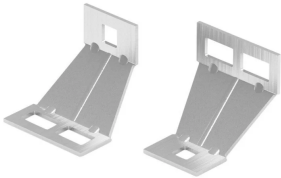

# Adjustable Fixing Bracket

## FEATURES

Secures SPEEDWAY Cable Ladder to structural elements for horizontal and vertical runs

Installs quickly and easily with included hardware

Low profile allows for installations in tight spaces

## SPECIFICATIONS

Table 1/2

| Catalog Number | Article Number | Material | Finish             | A     | B     | C     |
|----------------|----------------|----------|--------------------|-------|-------|-------|
| CLSWAFBGA      | 842050         | Steel    | Hot-Dip Galvanized | 60 mm | 40 mm | 58 mm |