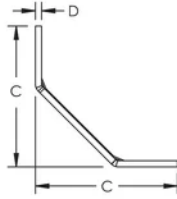

DIAGRAMS

WARNING

---

nVent products shall be installed and used only as indicated in nVent's product instruction sheets and training materials. Instruction sheets are available at www.nvent.com and from your nVent customer service representative. Improper installation, misuse, misapplication or other failure to completely follow nVent's instructions and warnings may cause product malfunction, property damage, serious bodily injury and death and/or void your warranty.

North America

+1.800.753.9221
Option 1 – Customer Care
Option 2 – Technical
Support

Europe

Netherlands:
+31 800-0200135
France:
+33 800 901 793

Europe

Germany:
800 1890272
Other Countries:
+31 13 5835404

APAC

Shanghai:
+ 86 21 2412 1618/19
Sydney:
+61 2 9751 8500

Our powerful portfolio of brands:

CADDY ERICO HOFFMAN ILSCO SCHROFF TRACHTE