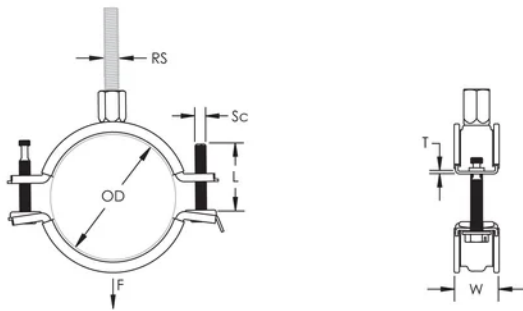

Combo head bolt works with slotted, hex, or Phillips drivers

Longer ears position the screw farther from the hanger, improving tool clearance when the screw is tightened

Combination nut can be attached to M8 or M10 threaded rod, simplifying material handling

Outer Diameter (OD): 11 - 15 mm

Rod Size (RS): M8;M10

NB/DN: 8

Pipe Size: 1/4"

Width (W): 20 mm

Thickness (T): 1 mm

Screw Diameter (Sc): 6

Screw Length (L): 27mm

Static Load: 1000N

ADDITIONAL PRODUCT DETAILS

Lining is EPDM rubber.

DIAGRAMS

WARNING

nVent products shall be installed and used only as indicated in nVent's product instruction sheets and training materials. Instruction sheets are available at www.nvent.com and from your nVent customer service representative. Improper installation, misuse, misapplication or other failure to completely follow nVent's instructions and warnings may cause product malfunction, property damage, serious bodily injury and death and/or void your warranty.