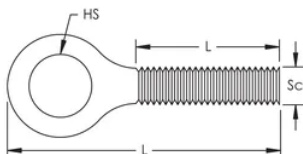

## SPECIFICATIONS

**Finish:** Electrogalvanized

**Material:** Steel

Table 1/1

Catalog Number	Article Number	Screw Diameter (Sc)	Screw Length (L)	Hole Size (HS)	Length (L)
SLEBM6	195854	6	20mm	7.2 mm	37.5mm
SLEBM8	195856	8	25mm	8.5 mm	50mm

## DIAGRAMS