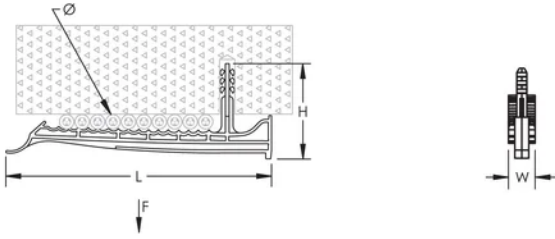

## SPECIFICATIONS

Table 1/2

Catalog Number	Article Number	Material	Temperature	Cable Capacity	Drill Hole Diameter	Drill Hole Depth
SCKB10	800040	Polypropylene	-10 to 85 °C	13	6mm	30mm

Table 2/2

Catalog Number	Article Number	Height (H)	Length (L)	Width (W)	Static Load
SCKB10	800040	48 mm	149mm	15 mm	240N

## DIAGRAMS