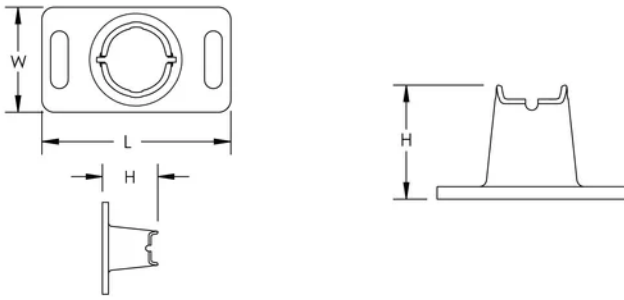

### PRODUCT ATTRIBUTES

---

Article Number: 820900

Material: Plastic

Length (L): 75.5mm

Width (W): 42mm

Height (H): 45.5mm

Slot Size (SS): 7 x 23 mm

## DIAGRAMS

---