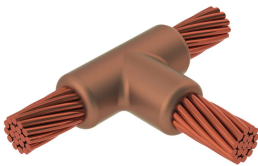

Cable to Cable

Power Utilities

nVent ERICO Cadweld graphite molds are designed and engineered for thousands of connection styles and conductor combinations.

DIAGRAMS

FEATURES

Forms a permanent, low resistance connection

Provides a molecular bond

nVent ERICO Cadweld Exothermic Connections are rated with the same current capacity as the conductor

Portable installation equipment with no external source of power required

Installers can be easily trained to make nVent ERICO Cadweld Exothermic Connections

Connections can be visually inspected

SPECIFICATIONS

Table 1/1

Catalog Number	Mold Family	Conductor 1	Conductor 1 Outer Diameter, Nominal	Conductor 2	Conductor 2 Outer Diameter, Nominal
PAC2C2C	PA	1/0 Concentric	9.5 mm	1/0 Concentric	9.5 mm

ADDITIONAL PRODUCT DETAILS

For applications such as computer room, tunnel or other low-ventilation areas, specify a smokeless nVent ERICO Cadweld Exolon mold. Add an XL prefix to the standard mold part number when ordering (for example, a TAC2Q2Q becomes XLTAC2Q2Q). Similarly, nVent ERICO Cadweld Exolon welding material is also designated by the XL prefix (for example, 150 becomes XL150).