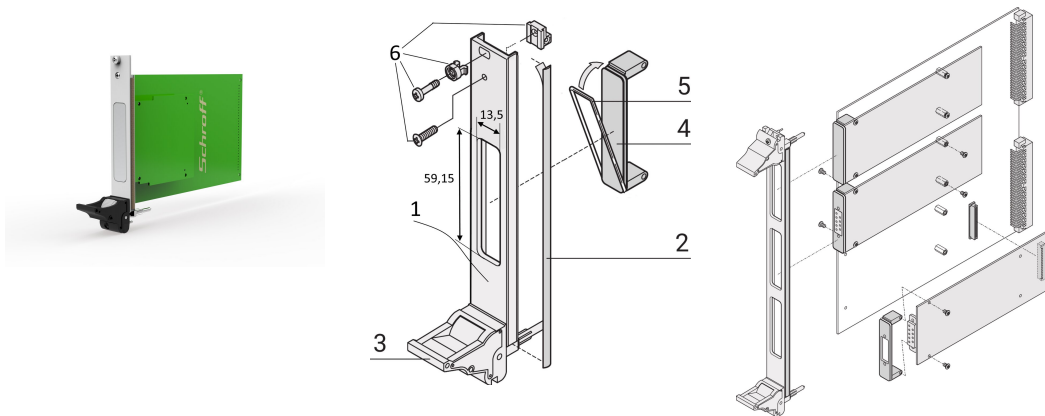

Plug-In Unit Kit for FMC With IEL Handle black, U-shaped Front Panel Shielded (Textile), 3 U, 4 HP

CATALOG NUMBER

20836-253

The FMC bezel are in accordance with Vita 57.1 specification. Covers the cut out in the overall front panel.

CERTIFICATIONS

FEATURES

In accordance with Vita 57.1 specification

For single 69.0 x 76.5 mm or double 139.0 x 76.5 mm modules

AI-Profile plug-in unit with IEL handle

PRODUCT ATTRIBUTES

Rack Height: 3U

Package Quantity: 1

Handle Type: IEL

Mounting: Screw-on Front

Gasket Type: Textile EMC

Front Finish: Anodized

Rear Finish: Conductive

Treated Edges: No

Complies With: FMC Mezzanine, Vita 57.1

EMC Shielding: Yes

Finish: Anodized; Passivated

Height: 128.4mm

Material: Aluminum

Product Type: Front Panel

Rack Width: 4HP

Type: Front Panel with Handle (PIU)

Width: 20mm

Net Weight: 0.1kg