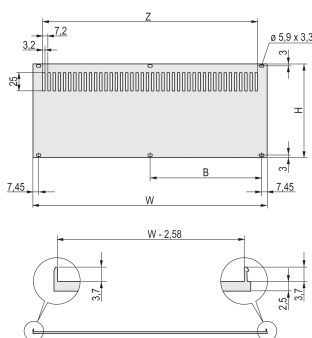

Rear Panel for RatiopacPRO/PropacPRO, Perforated, Retrofit Shielding, Textile, 6 U, 42 HP

CATALOG NUMBER

20848-641

The perforated rear panel, Al, 2.5 mm is unshielded. The rear side is conductive.

CERTIFICATIONS

FEATURES

Rear panel, Al, 2.5 mm, front: anodized, rear: conductive; unshielded

Enables mounting on horizontal rails

PRODUCT ATTRIBUTES

Rack Height: 6U

Rack Width: 42HP

Package Quantity: 1

Finish: Anodized; Passivated

Height: 256mm

Material: Aluminum

Product Family: RatiopacPRO; RatiopacPRO AIR

Product Type: Side Panel

Type: Rear Panel

Width: 213mm

Works With: Cases

Gross Weight: 0.399kg