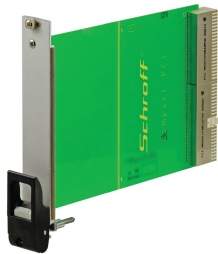

Plug-In Unit Kit With IET Handle, Shielded, Black 3 U, 4 HP

CATALOG NUMBER

20848-763

Plug-in unit, with IET inserter/extractor black handle, 3 U, front assembly. The U-shaped front panel enable shielding with a textile gasket.

CERTIFICATIONS

FEATURES

U-shaped front panel for textile gasket

Suitable for insertion and extraction forces up to 700 N (per pair)

Enable the installation of a microswitch

Enable the installation of coding pegs in accordance with IEC 60297-3-103/ IEEE 1101.10

PRODUCT ATTRIBUTES

Rack Width: 4HP

Package Quantity: 1

Handle Type: IET

Mounting: Screw-on Front

Gasket Type: Textile EMC

Front Finish: Anodized

Rear Finish: Etched

Treated Edges: No

Complies With: IEC 60297-3-102; IEEE 1101.10; IEC 60297-3-103; IEEE 1101.1/11

EMC Shielding: Yes

Finish: Anodized; Passivated

Height: 128.4mm

Material: Aluminum

Product Type: Front Panel

Rack Height: 3U