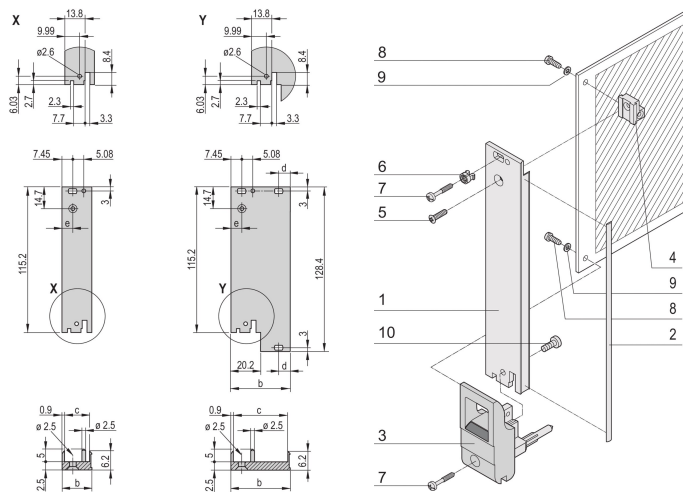

Plug-In Unit Kit With IET Handle, Shielded, Black 3 U, 4 HP

CATALOG NUMBER

20848-763

Plug-in unit, with IET inserter/extractor black handle, 3 U, front assembly. The U-shaped front panel enable shielding with a textile gasket.

CERTIFICATIONS

FEATURES

U-shaped front panel for textile gasket

Suitable for insertion and extraction forces up to 700 N (per pair)

Enable the installation of a microswitch

Enable the installation of coding pegs in accordance with IEC 60297-3-103/ IEEE 1101.10

PRODUCT ATTRIBUTES

Rack Width: 4HP

Package Quantity: 1

Handle Type: IET

Mounting: Screw-on Front

Gasket Type: Textile EMC

Front Finish: Anodized

Rear Finish: Etched

Treated Edges: No

Complies With: IEC 60297-3-102; IEEE 1101.10; IEC 60297-3-103; IEEE 1101.1/11

EMC Shielding: Yes

Finish: Anodized; Passivated

Height: 128.4mm

Material: Aluminum

Product Type: Front Panel

Rack Height: 3U