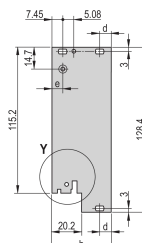

Plug-In Unit Kit With IET Handle, Shielded, Black 3 U, 8 HP

CATALOG NUMBER

20848-764

Plug-in unit, with IET inserter/extractor black handle, 3 U, front assembly. The U-shaped front panel enable shielding with a textile gasket.