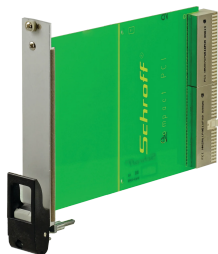

Plug-In Unit Kit With IET Handle, Shielded, Black 3 U, 8 HP

CATALOG NUMBER

20848-764

Plug-in unit, with IET inserter/extractor black handle, 3 U, front assembly. The U-shaped front panel enable shielding with a textile gasket.

CERTIFICATIONS

FEATURES

U-shaped front panel for textile gasket

Suitable for insertion and extraction forces up to 700 N (per pair)

Enable the installation of a microswitch

Enable the installation of coding pegs in accordance with IEC 60297-3-103/ IEEE 1101.10

PRODUCT ATTRIBUTES

Rack Width: 8HP

Package Quantity: 1

Handle Type: IET

Mounting: Screw-on Front

Gasket Type: Textile EMC

Front Finish: Anodized

Rear Finish: Etched

Treated Edges: No

Complies With: IEC 60297-3-102; IEEE 1101.10; IEC 60297-3-103; IEEE 1101.1/11

EMC Shielding: Yes

Finish: Anodized; Passivated

Height: 128.4mm

Material: Aluminum

Product Type: Front Panel

Rack Height: 3U