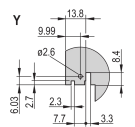

Plug-In Unit Kit With IET Handle, Shielded, Black 3 U, 8 HP

CATALOG NUMBER

20848-764

Plug-in unit, with IET inserter/extractor black handle, 3 U, front assembly. The U-shaped front panel enable shielding with a textile gasket.