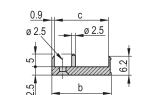

Plug-In Unit Kit With IET Handle, Shielded, Black 3 U, 8 HP

CATALOG NUMBER

20848-764

Plug-in unit, with IET inserter/extractor black handle, 3 U, front assembly. The U-shaped front panel enable shielding with a textile gasket.