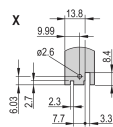

Plug-In Unit Kit With IET Handle, Shielded, Black 3 U, 8 HP

CATALOG NUMBER

20848-764

Plug-in unit, with IET inserter/extractor black handle, 3 U, front assembly. The U-shaped front panel enable shielding with a textile gasket.