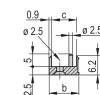

Plug-In Unit Kit With IET Handle, Shielded, Black 3 U, 8 HP

CATALOG NUMBER

20848-764

Plug-in unit, with IET inserter/extractor black handle, 3 U, front assembly. The U-shaped front panel enable shielding with a textile gasket.