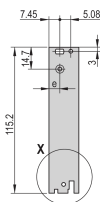

Plug-In Unit Kit With IET Handle, Shielded, Black 3 U, 8 HP

CATALOG NUMBER

20848-764

Plug-in unit, with IET inserter/extractor black handle, 3 U, front assembly. The U-shaped front panel enable shielding with a textile gasket.