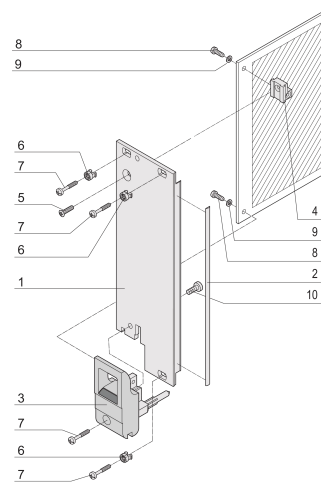

Plug-In Unit Kit With IET Handle, Shielded, Black 3 U, 8 HP

CATALOG NUMBER

20848-764

Plug-in unit, with IET inserter/extractor black handle, 3 U, front assembly. The U-shaped front panel enable shielding with a textile gasket.

CERTIFICATIONS

FEATURES

U-shaped front panel for textile gasket

Suitable for insertion and extraction forces up to 700 N (per pair)

Enable the installation of a microswitch

Enable the installation of coding pegs in accordance with IEC 60297-3-103/ IEEE 1101.10

PRODUCT ATTRIBUTES

Rack Width: 8HP

Package Quantity: 1

Handle Type: IET

Mounting: Screw-on Front

Gasket Type: Textile EMC

Front Finish: Anodized

Rear Finish: Etched

Treated Edges: No

Complies With: IEC 60297-3-102; IEEE 1101.10; IEC 60297-3-103; IEEE 1101.1/11

EMC Shielding: Yes

Finish: Anodized; Passivated

Height: 128.4mm

Material: Aluminum

Product Type: Front Panel

Rack Height: 3U