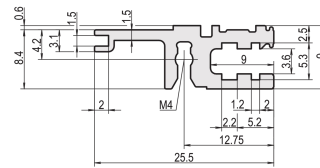

# Horizontal Rail, Rear, Type L-VT, Light, 20 HP

CATALOG NUMBER

**34560-620**

Combinations of horizontal rails and side panels

		+ = can be combined, - = combination not recommended			
Horizontal rail		-	+	+	+
Horizontal rail		+	+	+	+
Horizontal rail		+	+	-	-
Horizontal rail					
Side panel					
		Light 1-F	Fluorescent 1-F	Heavy 1-F	Rugged 1-F

The horizontal rail, type VT enables the direct assembly of a backplane.

CERTIFICATIONS

FEATURES

For direct backplane mounting

Recessed installation for low mechanical demands (L-VT)

Mounting top and bottom

Aluminum extrusion, anodized finish, conductive contact surface

PRODUCT ATTRIBUTES

Rack Width: 20HP

Package Quantity: 1

Finish: Anodized

Length: 106.68mm

Material: Aluminum

Product Family: EuropacPRO; RatiopacPRO; RatiopacPRO AIR; CompacPRO; PropacPRO