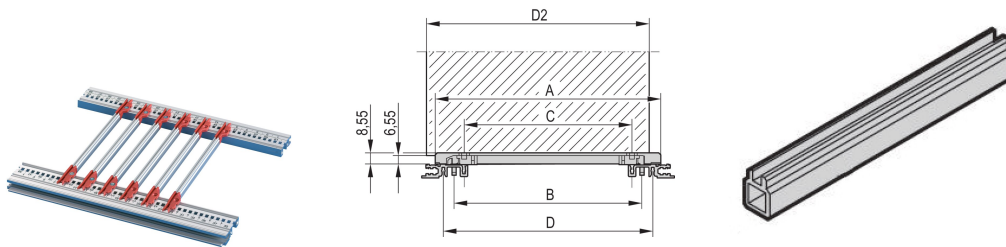

Guide Rail Multi Piece, Mid-Piece, Aluminum Extrusion, 340 mm, 2 mm Groove Width, 10 Pieces

CATALOG NUMBER

34560-894

Guide rail mid-piece for individual multi-piece guide rails out of plastic or Aluminum extrusion. Suitable for Standard, Accessory, 4.4" PCB types and end pieces with coding.

CERTIFICATIONS

FEATURES

Middle profile for mounting guide rails for 2 mm groove width

2 plastic end pieces are required; these are pushed on to both ends of the middle profile

Guide rails can be clipped into horizontal rails (Al extrusion) or into 1.5 mm thick plates

Storage temperature: from -40 °C ... 130 °C

PRODUCT ATTRIBUTES

Product Type: Guide Rail

Product Family: EuropacPRO; RatiopacPRO; RatiopacPRO AIR; CompacPRO; PropacPRO; MultipacPRO; Inpac

Type: Middle Section

Works With: Subracks; Cases; Chassis

Board Depth: 340mm

Groove Width: 2

Material: Aluminum

Color: Silver

Package Quantity: 1

Finish: Anodized

Net Weight: 0.017kg