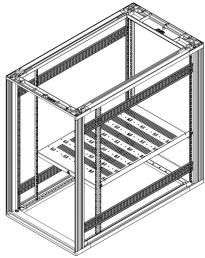

# Novastar Depth Member

Depth member which is adjustable in 1 U increments in the height.

## SPECIFICATIONS

**Product Type:** Bracket

Table 1/1

Catalog Number	Depth	Material	Finish	Package Quantity	Type	Package Unit
27230-170	900mm	Steel	Aluminum-Zinc Plated	2	Depth Member	Pair
27230-169	800mm	Steel	Aluminum-Zinc Plated	2	Depth Member	Pair
27230-167	500mm	Steel	Aluminum-Zinc Plated	2	Depth Member	Pair
27230-171	1000mm	Steel	Aluminum-Zinc Plated	2	Depth Member	Pair