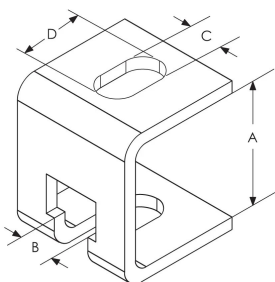

AB-C Ceiling to Rod Mounting Bracket

FEATURES

Allows rod with pre mounted nuts to be installed from the side

Allows for vertical height adjustment of up to 40 mm (1.6") for leveling service runs below ceilings

SPECIFICATIONS

Table 1/2

Catalog Number	Article Number	Material	Finish	A	B	C
ABCM8M10	589300	Steel	Electrogalvanized	45 mm	12 mm	10.5 mm

Table 2/2

Catalog Number	Article Number	D
ABCM8M10	589300	20 mm

DIAGRAMS