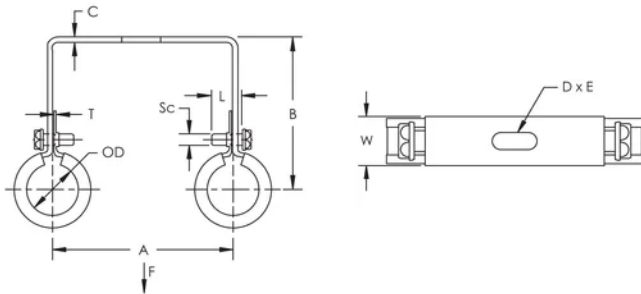

Finish: Electrogalvanized

Color: Black

Temperature: -50 to 110 °C

Pipe Size: 3/4"

NB/DN: 20

Outer Diameter (OD): 26 - 28 mm

Width (W): 20 mm

Thickness (T): 0.8 mm

A: 90 mm

B: 62 mm

Static Load: 450N

C: 2 mm

D: 20 mm

E: 8.5 mm

Screw Diameter (Sc): 6

Screw Length (L): 20mm

ADDITIONAL PRODUCT DETAILS

Lining is EPDM rubber.

DIAGRAMS

WARNING

nVent products shall be installed and used only as indicated in nVent's product instruction sheets and training materials. Instruction sheets are available at www.nvent.com and from your nVent customer service representative. Improper installation, misuse, misapplication or other failure to completely follow nVent's instructions and warnings may cause product malfunction, property damage, serious bodily injury and death and/or void your warranty.