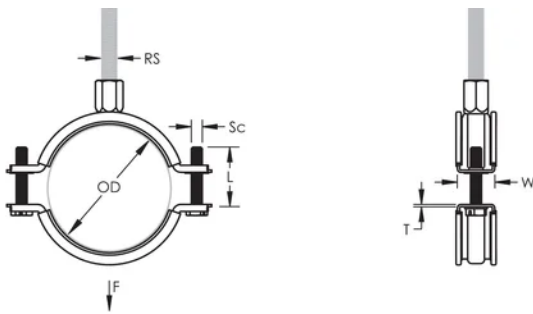

Finish: Electropolished

Color: Black

Temperature: -50 to 110 °C

Outer Diameter (OD): 138 - 148 mm

Pipe Size: 5"

NB/DN: 125

Rod Size (RS): M8;M10

Width (W): 25 mm

Thickness (T): 2 mm

Screw Diameter (Sc): 6

Screw Length (L): 37mm

Static Load: 2600N

ADDITIONAL PRODUCT DETAILS

Lining is EPDM rubber.

DIAGRAMS

WARNING