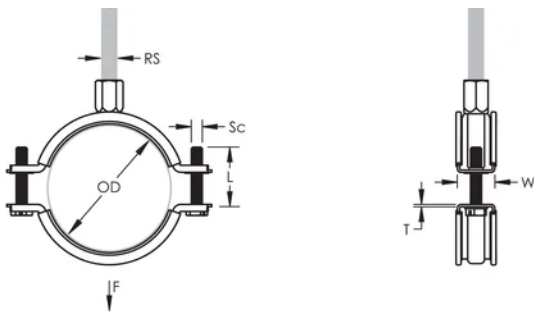

Longer ears position the screw farther from the hanger, improving tool clearance when the screw is tightened

Combination nut can be attached to M8 or M10 threaded rod, simplifying material handling

Screw length has been optimized to accommodate an increased pipe range, reducing inventory

## PRODUCT ATTRIBUTES

---

Article Number: 586322

Material: EPDM-SBR Rubber;Stainless Steel 316L (EN 1.4404)

Finish: Electropolished

Color: Black

Temperature: -50 to 110 °C

Outer Diameter (OD): 215 - 225 mm

Pipe Size: 8"

NB/DN: 200

Rod Size (RS): M8;M10

Width (W): 27 mm

Thickness (T): 2.25 mm

Screw Diameter (Sc): 6

Screw Length (L): 37mm

Static Load: 3600N

## DIAGRAMS

---